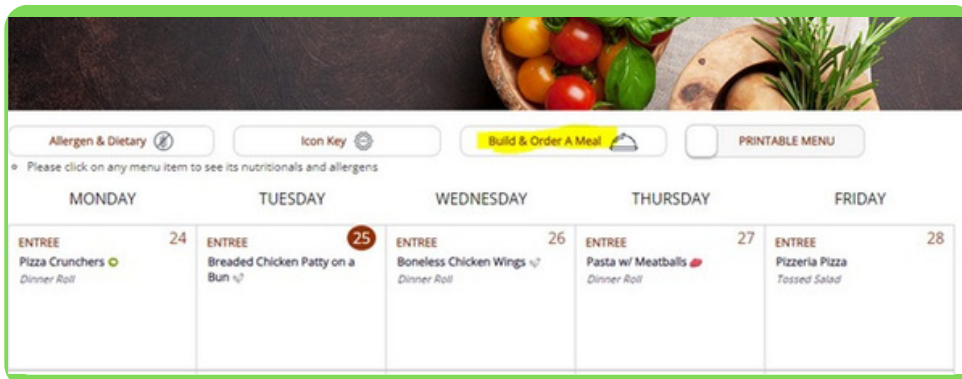

Helpful Information

- ★ You can order for the entire month or for the following day
- ★ Pickup point is your child's teacher
- ★ Payment method is your child's ID
- ★ Add money to your child's account through MySchoolBucks
- ★ Meals for the following day can be ordered no later than 10pm the night before