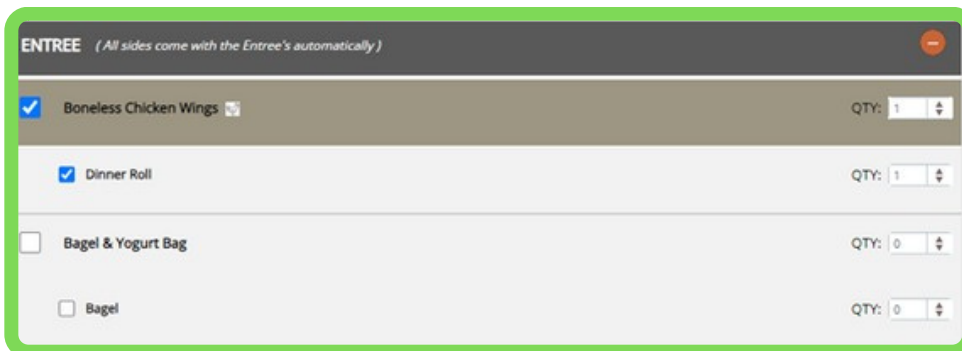

Helpful Information

- ★ You can order for the entire month or for the following day
- ★ Pickup point is your child's teacher
- ★ Payment method is your child's ID
- ★ Add money to your child's account through MySchoolBucks
- ★ Meals for the following day can be ordered no later than 10pm the night before